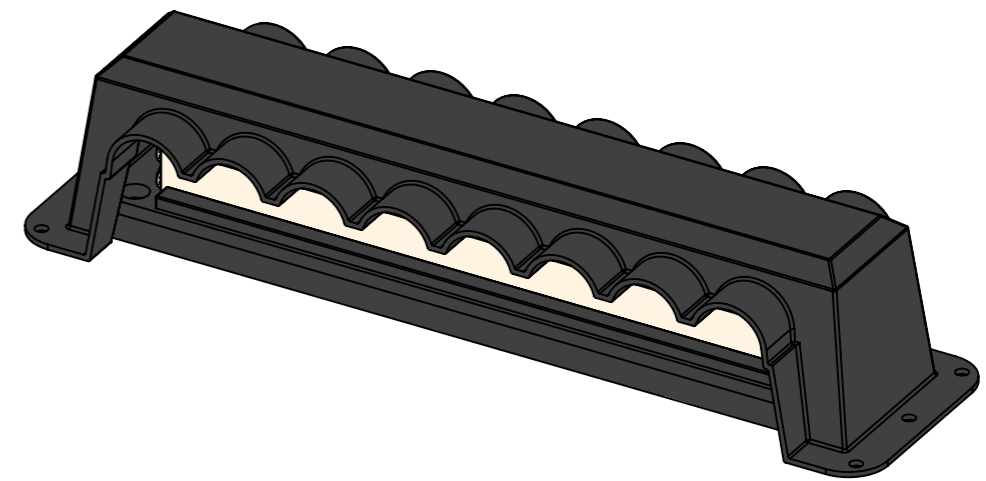

Dimension Drawing - VE BusBars
 BB160080010 Busbar 600A 8P +ABS cover

Dimensions in mm

Rev00
 Cover