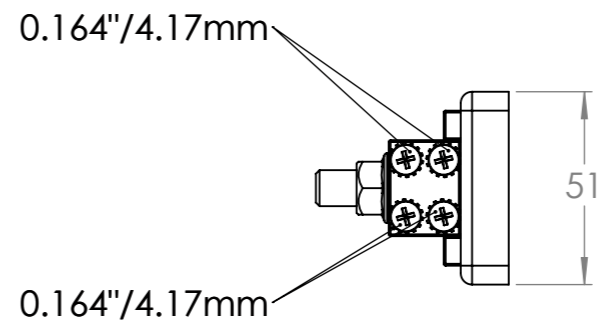

Dimension Drawing - VE BusBars
 BB160080010 Busbar 600A 8P +ABS cover

Dimensions in mm

Rev00
 Cover