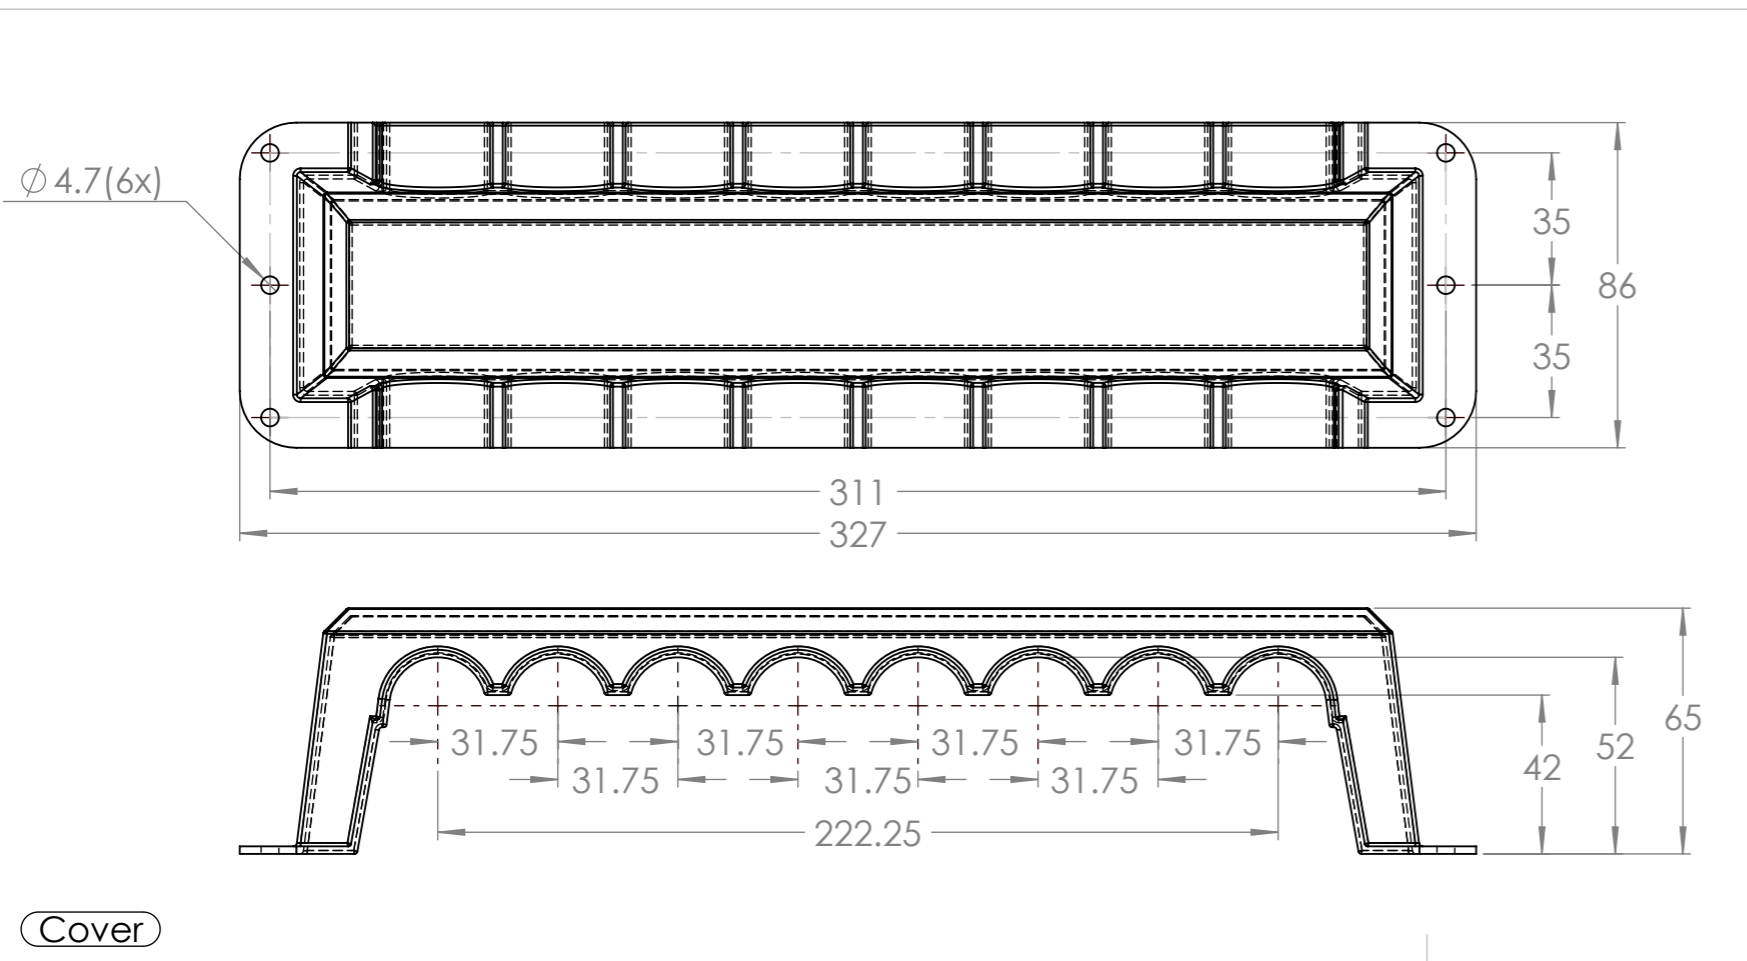

Dimension Drawing - VE BusBars
 BB160080010 Busbar 600A 8P +ABS cover

Dimensions in mm

Rev00
 Cover