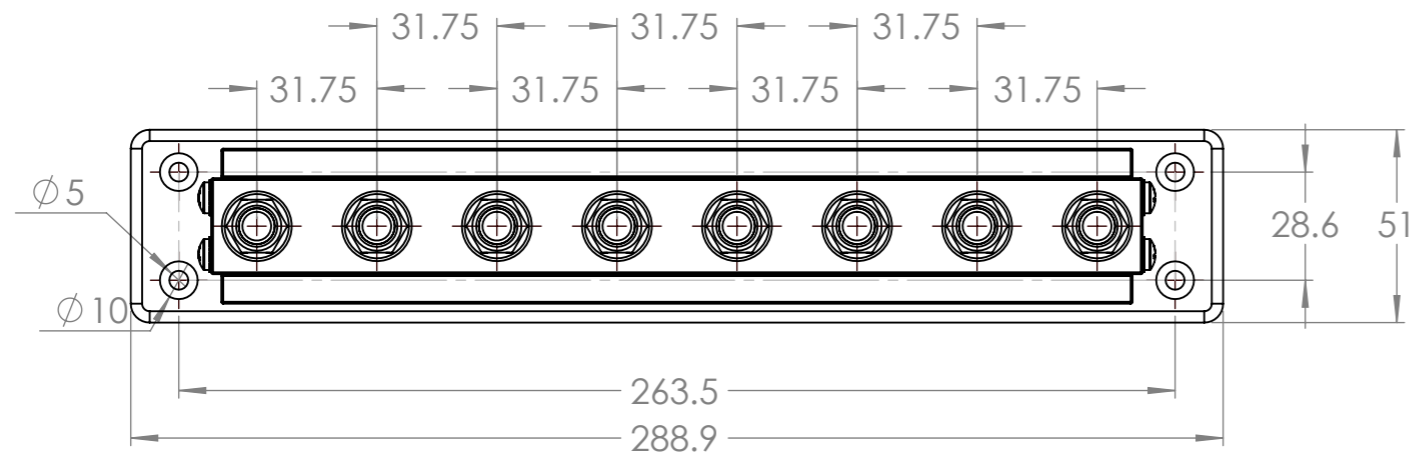

Dimension Drawing - VE BusBars
 BB160080010 Busbar 600A 8P +ABS cover

Dimensions in mm

Rev00
 Cover