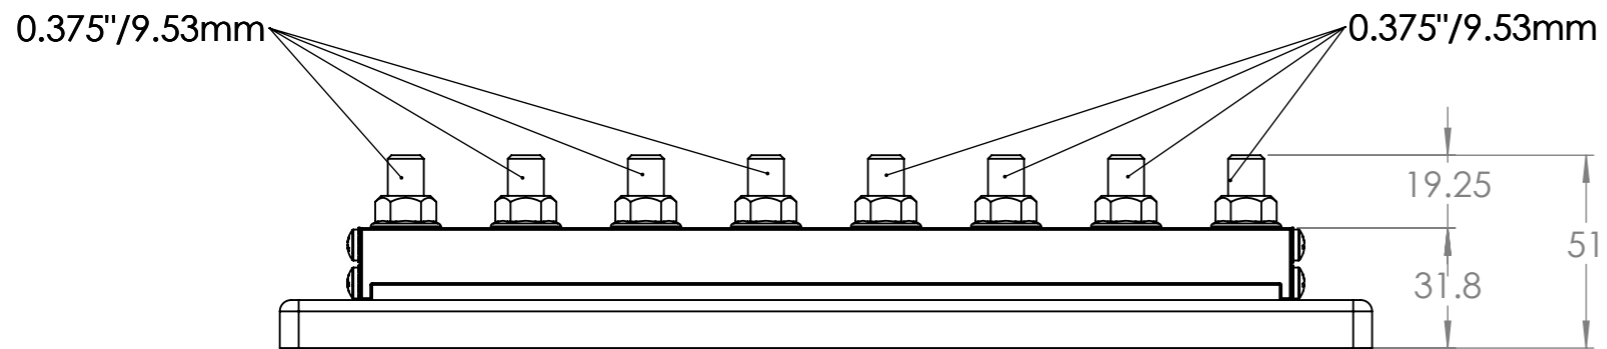

Dimension Drawing - VE BusBars
 BB160080010 Busbar 600A 8P +ABS cover

Dimensions in mm

Rev00
 Cover